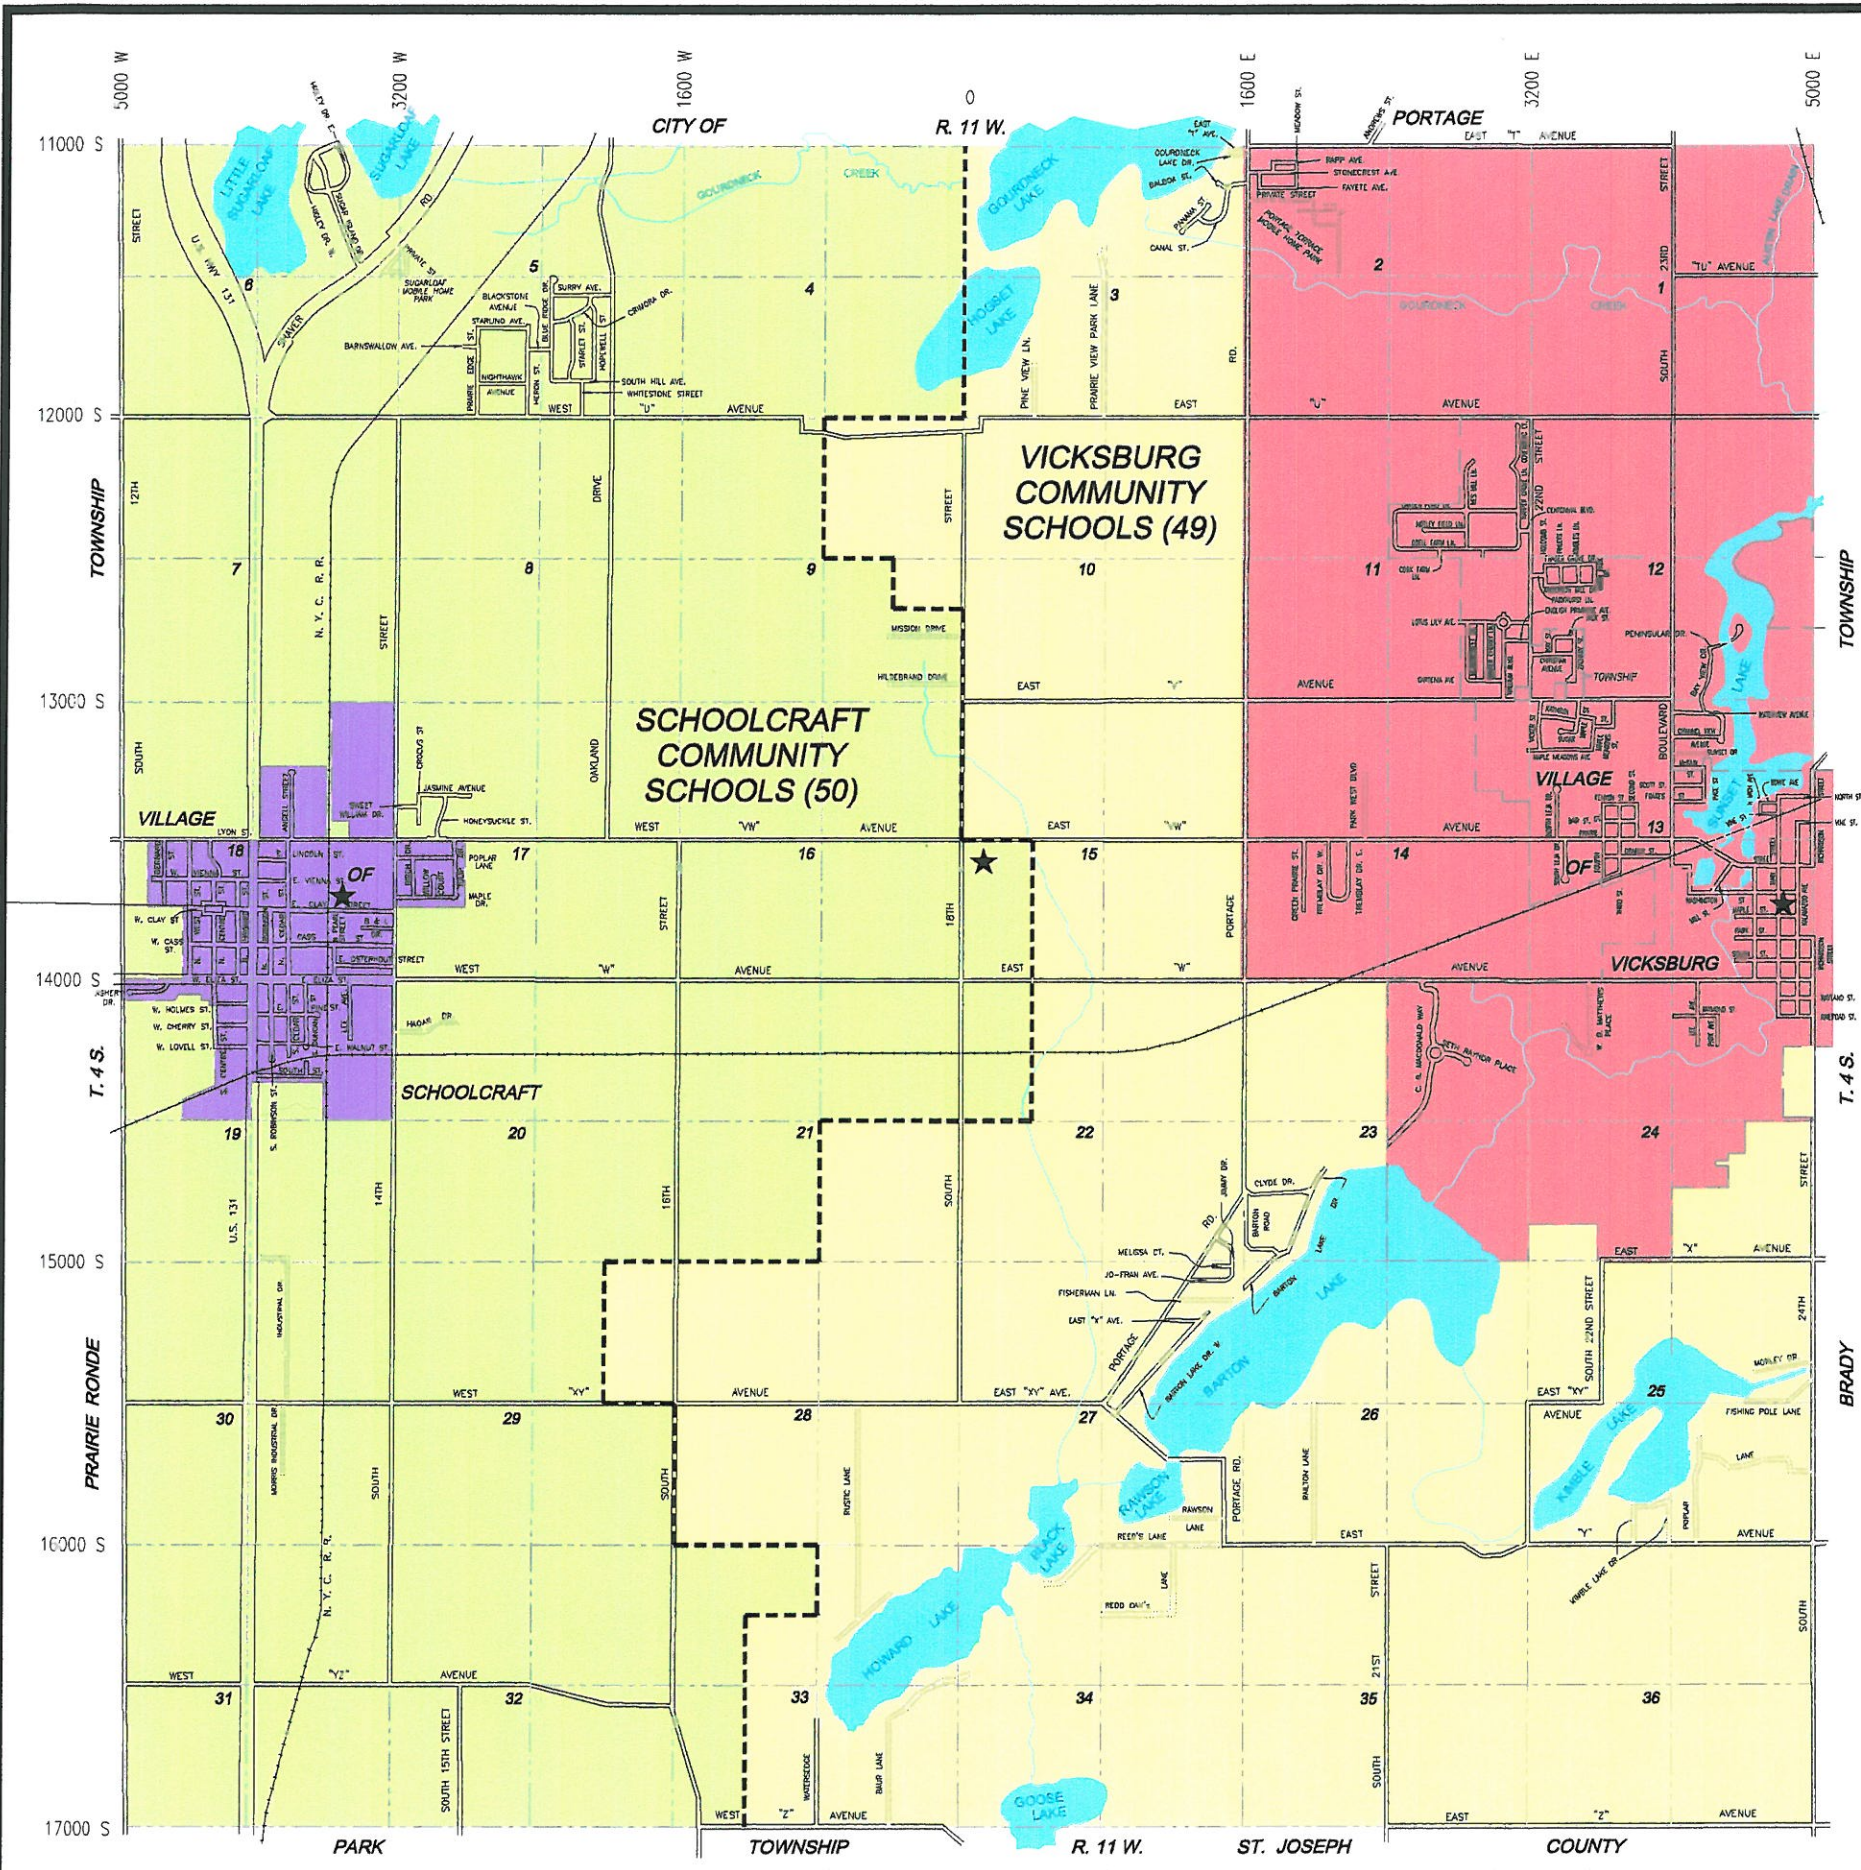

# ELECTION PRECINCT MAP

## SCHOOLCRAFT TOWNSHIP

### KALAMAZOO COUNTY, MICHIGAN

- LEGEND**
- SCHOOL DISTRICT BOUNDARY
  - ★ POLLING LOCATIONS
  - PRECINCT 1 SCHOOLCRAFT TOWNSHIP HALL  
50 EAST VW AVENUE
  - PRECINCT 2 KEN KRUM RECREATION CENTER  
519 EAST CLAY STREET, SCHOOLCRAFT
  - PRECINCT 3 VICKSBURG UNITED METHODIST CHURH  
217 SOUTH MAIN STREET, VICKSBURG
  - PRECINCT 4 KEN KRUM RECREATION CENTER  
519 EAST CLAY STREET, SCHOOLCRAFT

**Prein & Newhof**  
 Engineers • Surveyors • Environmental • Laboratory  
 PHONE: (269) 372-1158  
 DATE: JANUARY 2010  
 JOB # 2050137K