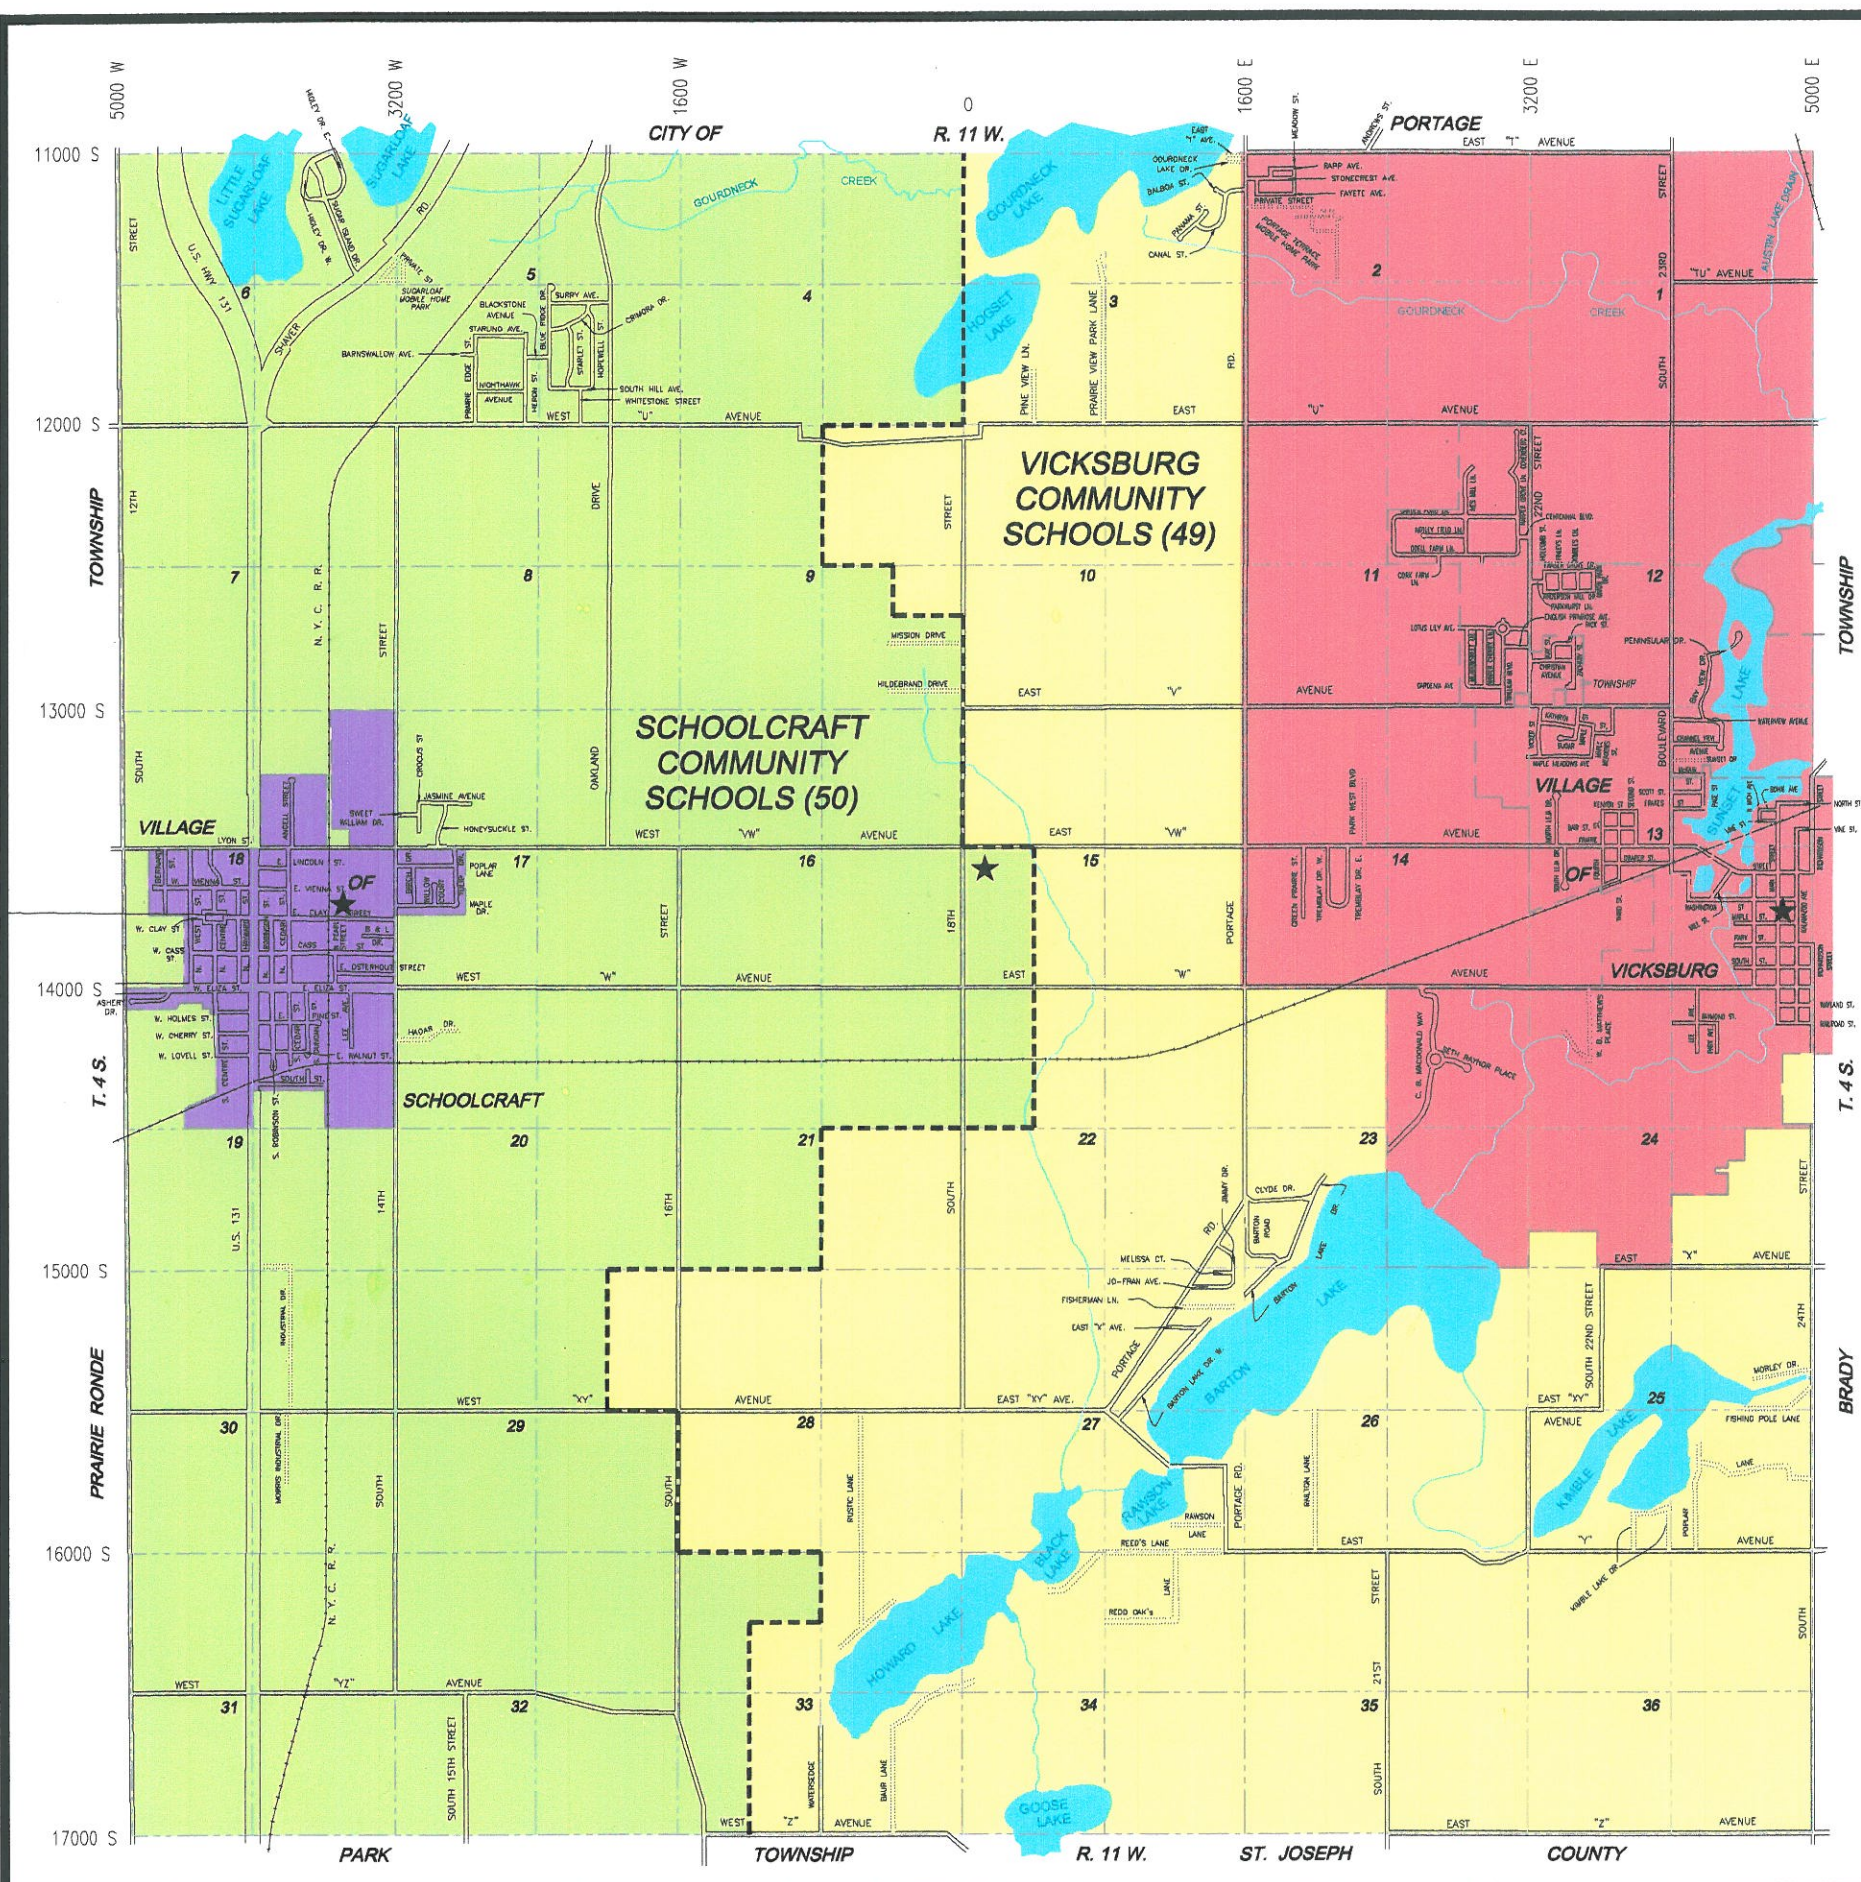

ELECTION PRECINCT MAP

SCHOOLCRAFT TOWNSHIP

KALAMAZOO COUNTY, MICHIGAN

LEGEND

- SCHOOL DISTRICT BOUNDARY
- ★ POLLING LOCATIONS
- PRECINCT 1 SCHOOLCRAFT TOWNSHIP HALL
50 EAST VW AVENUE
- PRECINCT 2 SCHOOLCRAFT FIRE STATION
103 NORTH GRAND
- PRECINCT 3 VICKSBURG UNITED METHODIST CHURCH
217 SOUTH MAIN STREET
- PRECINCT 4 SCHOOLCRAFT FIRE STATION
103 NORTH GRAND

Prein & Newhof
 Engineers • Surveyors • Environmental • Laboratory
 PHONE: (269) 372-1158
 DATE: JANUARY 2010
 JOB # 2050137K